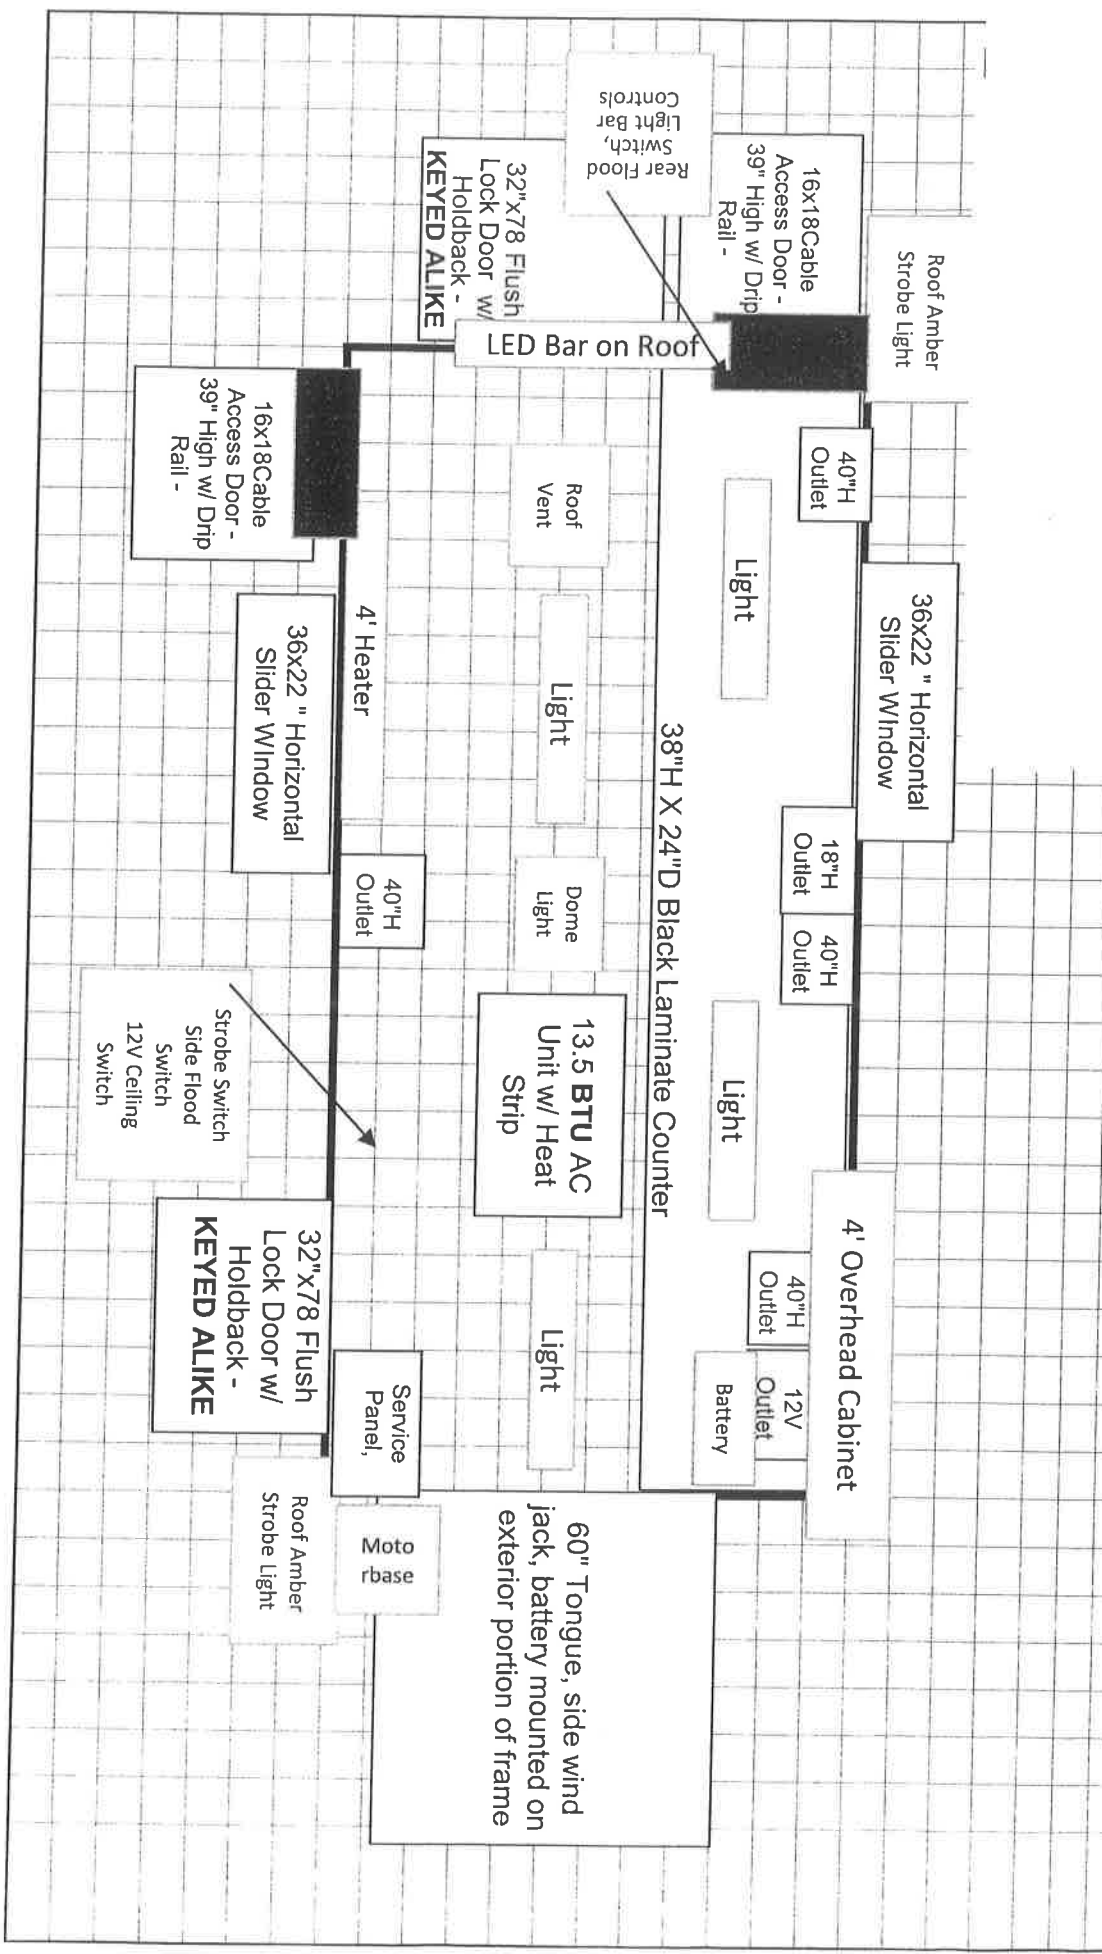

6x12 Fiber Optic Trailer *** make sure cabinet door doesn't hit light
7' Interior Height

60" Tongue, side wind jack, battery mounted on exterior portion of frame

Moto rbase

Roof Amber Strobe Light

32"x78 Flush Lock Door w/ Holdback - KEYED ALIKE

Strobe Switch Side Flood Switch 12V Ceiling Switch

Service Panel,

Light

13.5 BTU AC Unit w/ Heat Strip

Dome light

Light

Roof Vent

LED Bar on Roof

32"x78 Flush Lock Door w/ Holdback - KEYED ALIKE

Rear Flood Light Bar Switch, Controls

40"H Outlet 12V Outlet Battery

4' Overhead Cabinet

18"H Outlet 40"H Outlet

36x22" Horizontal Slider Window

40"H Outlet

Roof Amber Strobe Light

16x18 Cable Access Door - 39" High w/ Drip Rail -

16x18 Cable Access Door - 39" High w/ Drip Rail -

36x22" Horizontal Slider Window

4' Heater

40"H Outlet